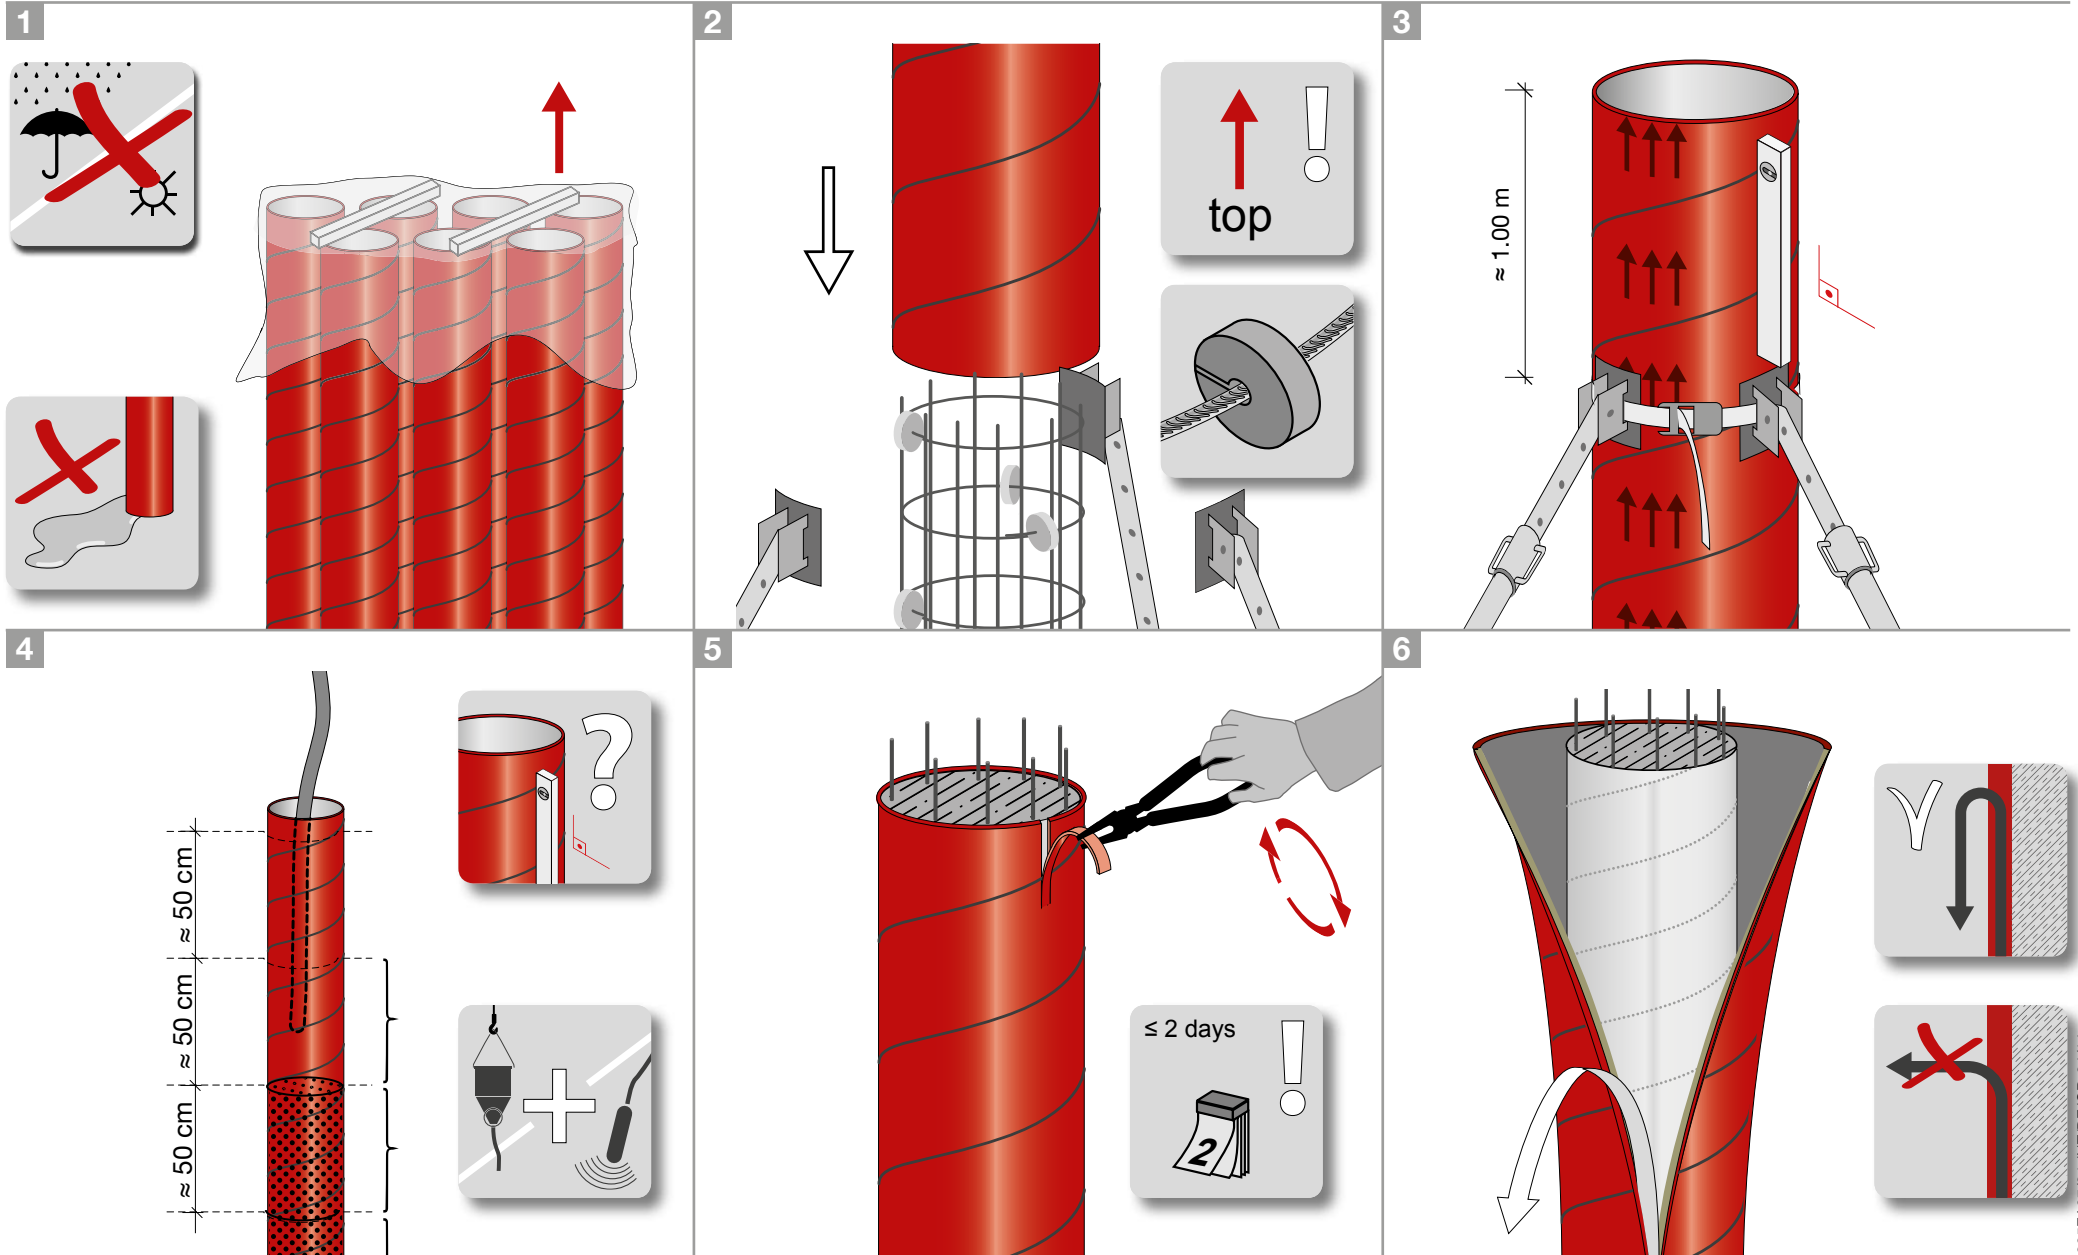

VITZTHUM column former

VITZTHUM-Baurohr

Schalbau
VITZTHUM

Zentrale
Schalbau Vitzthum Niederland 214
5091 Unken, AUSTRIA
www.vitzthum.com
info@vitzthum.com

This Installation Guideline is a condensed description of factors having a direct effect on the performance of the Product and is based on the present state of the art. It may be necessary to alter these recommendations, as more information becomes available. Correct use is the responsibility of the user, if in doubt please consult your local supplier.